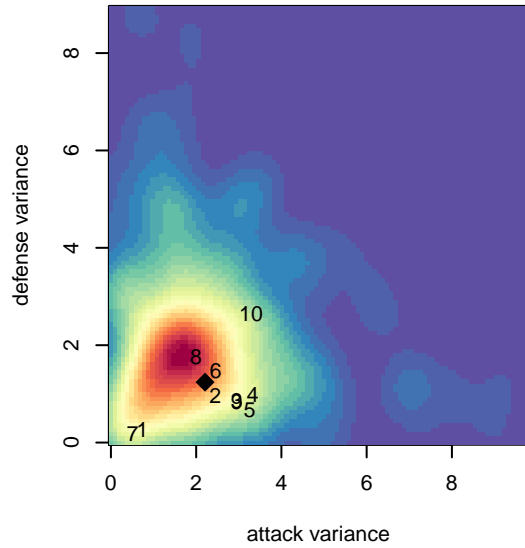

PacNW Blue B03

Pacific Northwest SC
 Tukwila, WA
 B03 total strength=1472
 attack=15.49 defense=6.78
 fall league = RCL B03 Div 2

alt names used:
 PACIFIC NORTHWEST SC PACNW B03 BLUE
 PacNW B03 Blue
 PacNW B03 Blue B
 PacNW B03 Blue B
 PacNW B03 Blue B

**attack and defense variance (black dot)
relative to other teams
and top 10 in region**

**attack and defense rating
relative to others at age
and all opponents in last 13 months**

Performance relative to 13 month average