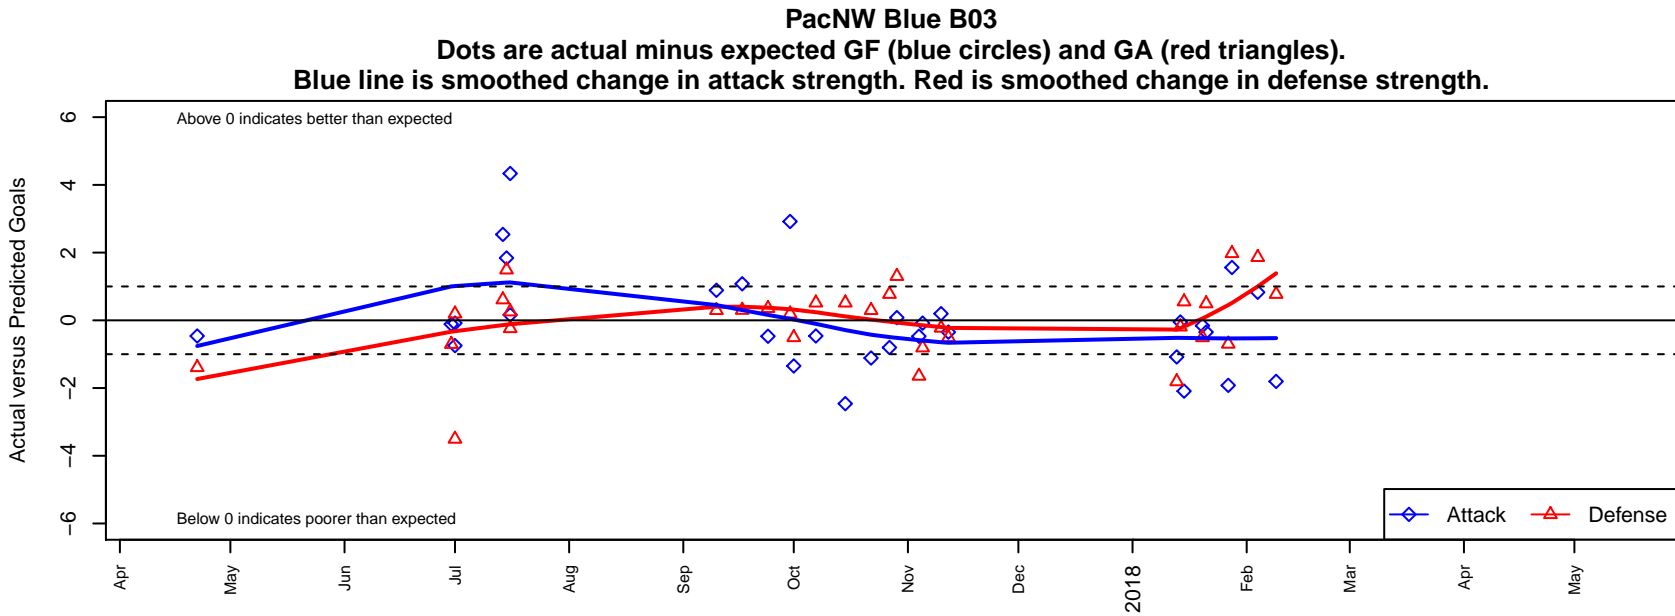

PacNW Blue B03

Pacific Northwest SC
 Tukwila, WA
 B03 total strength=1472
 attack=15.49 defense=6.78
 fall league = RCL B03 Div 2

alt names used:
 PACIFIC NORTHWEST SC PACNW B03 BLUE
 PacNW B03 Blue
 PacNW B03 Blue B
 PacNW B03 Blue B
 PacNW B03 Blue B

**attack and defense variance (black dot)
relative to other teams
and top 10 in region**

**attack and defense rating
relative to others at age
and all opponents in last 13 months**

Performance relative to 13 month average