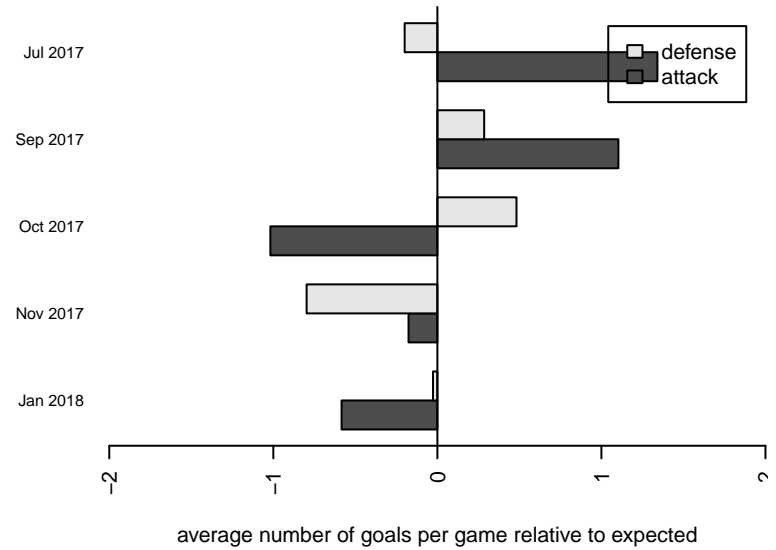

Performance relative to 13 month average