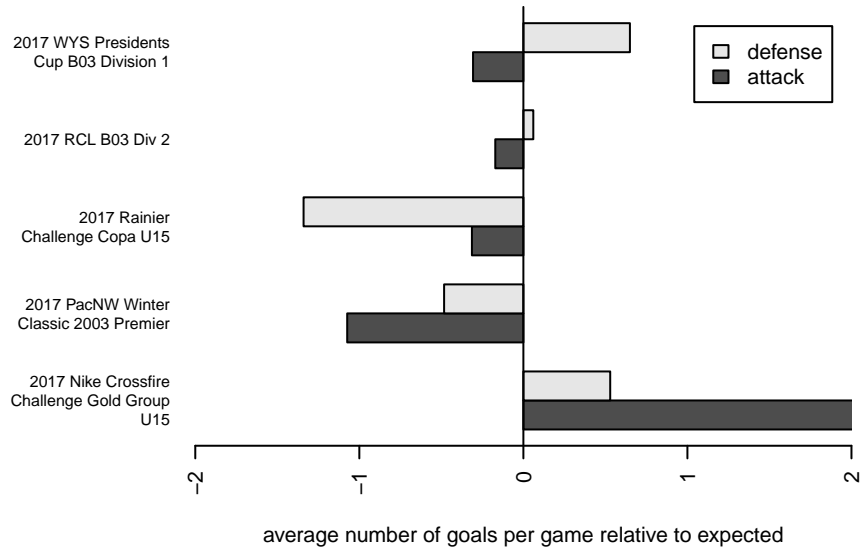

PacNW Blue B03

Pacific Northwest SC
 Tukwila, WA
 B03 total strength=1472
 attack=15.49 defense=6.78
 fall league = RCL B03 Div 2

alt names used:
 PACIFIC NORTHWEST SC PACNW B03 BLUE
 PacNW B03 Blue
 PacNW B03 Blue B
 PacNW B03 Blue B
 PacNW B03 Blue B

Venues played:
 2016 WYS Presidents Cup B03 Division 1
 2017 Rainier Challenge Copa U15
 2017 Nike Crossfire Challenge Gold Group U15
 2017 RCL B03 Div 2
 2017 PacNW Winter Classic 2003 Premier
 2017 WYS Presidents Cup B03 Division 1

**attack and defense variance (black dot)
relative to other teams
and top 10 in region**

**attack and defense rating
relative to others at age
and all opponents in last 13 months**

Performance relative to 13 month average