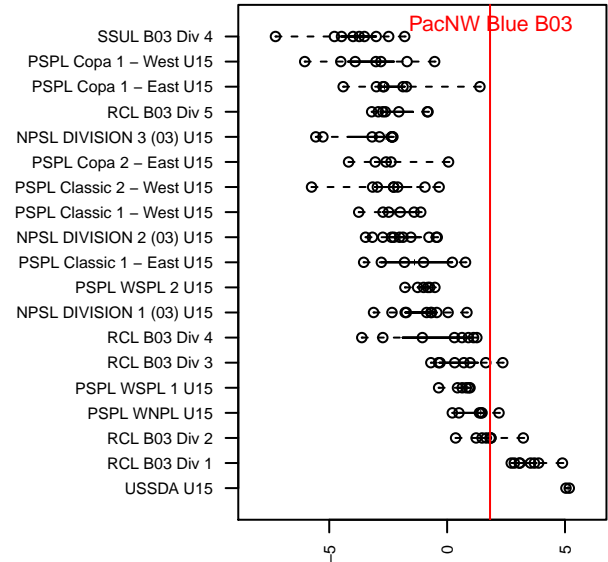

PacNW Blue B03

Pacific Northwest SC
 Tukwila, WA
 B03 total strength=1472
 attack=15.49 defense=6.78
 fall league = RCL B03 Div 2

alt names used:
 PACIFIC NORTHWEST SC PACNW B03 BLUE
 PacNW B03 Blue
 PacNW B03 Blue B
 PacNW B03 Blue B
 PacNW B03 Blue B

**attack and defense variance (black dot)
relative to other teams
and top 10 in region**

**attack and defense rating
relative to others at age
and all opponents in last 13 months**

Performance relative to 13 month average