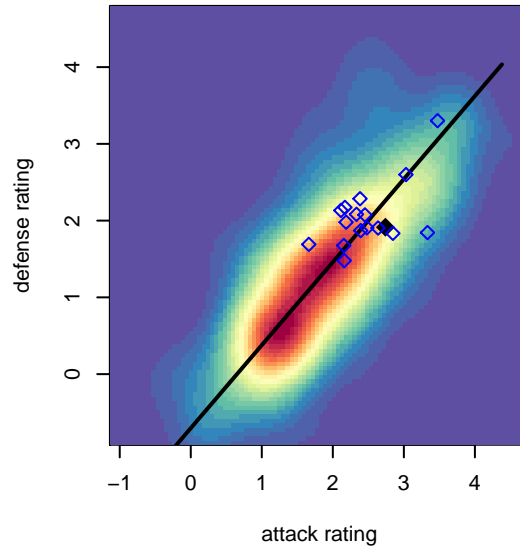

PacNW Blue B03

Pacific Northwest SC
 Tukwila, WA
 B03 total strength=1472
 attack=15.49 defense=6.78
 fall league = RCL B03 Div 2

alt names used:
 PACIFIC NORTHWEST SC PACNW B03 BLUE
 PacNW B03 Blue
 PacNW B03 Blue B
 PacNW B03 Blue B
 PacNW B03 Blue B

**attack and defense variance (black dot)
relative to other teams
and top 10 in region**

**attack and defense rating
relative to others at age
and all opponents in last 13 months**

Performance relative to 13 month average